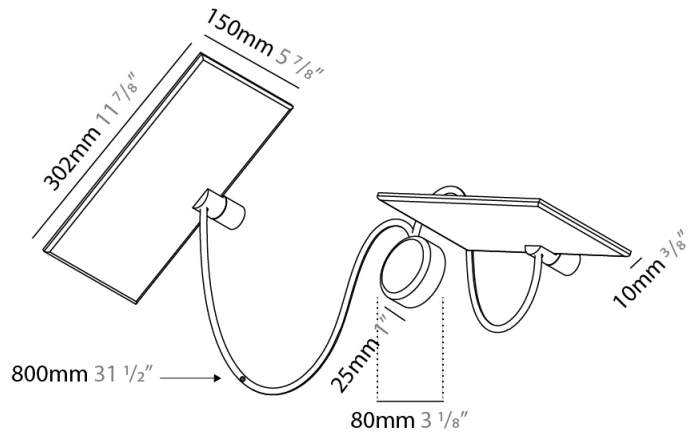

GENERAL

Series: GiuUp
 Subseries: GiuUp 1
 Brand: Icône
 Division: Design
 Mounting Type: Surface
 Mounting Location: Wall
 Subcategory: Ambient

PHYSICAL

Shape: Rectangle
 Length (mm): 302
 Length (in): 11 7/8
 Width (mm): 150
 Width (in): 5 7/8
 Light Distribution: Direct / Indirect
 Fixture Finish: WHI / BLK / DGY
 Fixture Material: Aluminum
 Cable Details: 800mm / 31 1/2"

GENERAL

Series: GiuUp
 Subseries: GiuUp Single
 Brand: Icône
 Division: Design
 Mounting Type: Surface
 Mounting Location: Wall
 Subcategory: Ambient

PHYSICAL

Shape: Rectangle
 Length (mm): 302
 Length (in): 11 7/8
 Width (mm): 150
 Width (in): 5 7/8
 Light Distribution: Direct / Indirect
 Fixture Finish: WHI / BLK / DGY
 Fixture Material: Aluminum

GENERAL

Series: GiuUp
 Subseries: GiuUp 2
 Brand: Icane
 Division: Design
 Mounting Type: Surface
 Mounting Location: Wall
 Subcategory: Ambient

PHYSICAL

Shape: Rectangle
 Length (mm): 302
 Length (in): 11 7/8
 Width (mm): 150
 Width (in): 5 7/8
 Light Distribution: Direct / Indirect
 Fixture Finish: WHI / BLK / DGY
 Fixture Material: Aluminum
 Cable Details: 800mm / 31 1/2" per panel

OPTICAL

RATINGS AND CERTIFICATIONS

Certified By: Certified for North American Standards
 IP rating: IP20

Ø108mm 4 1/4"

3 J-Box Cover Plate included

GIUUP 2 SURFACE

D43035-

PROJECT	_____
TYPE	_____
SPECIFIER	_____
QUANTITY	_____
DATE	_____