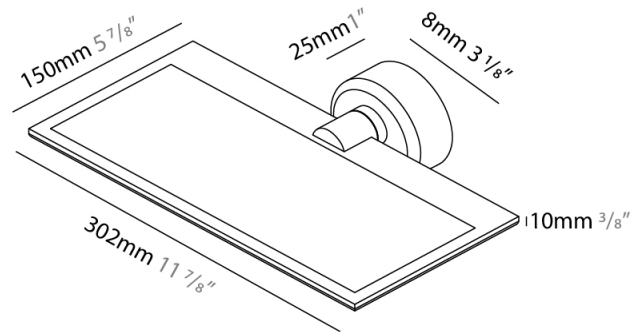

GENERAL

Series: GiuUp
 Subseries: GiuUp 1
 Brand: Icône
 Division: Design
 Mounting Type: Surface
 Mounting Location: Wall
 Subcategory: Ambient

PHYSICAL

Shape: Rectangle
 Length (mm): 302
 Length (in): 11 7/8
 Width (mm): 150
 Width (in): 5 7/8
 Light Distribution: Direct / Indirect
 Fixture Finish: WHI / BLK / DGY
 Fixture Material: Aluminum
 Cable Details: 800mm / 31 1/2"

GENERAL

Series: GiuUp
 Subseries: GiuUp Single
 Brand: Icône
 Division: Design
 Mounting Type: Surface
 Mounting Location: Wall
 Subcategory: Ambient

PHYSICAL

Shape: Rectangle
 Length (mm): 302
 Length (in): 11 7/8
 Width (mm): 150
 Width (in): 5 7/8
 Light Distribution: Direct / Indirect
 Fixture Finish: WHI / BLK / DGY
 Fixture Material: Aluminum

OPTICAL

RATINGS AND CERTIFICATIONS

Certified By: Certified for North American Standards
 IP rating: IP20

Ø108mm 4 1/4"

J-Box Cover Plate included

GIUUP SINGLE SURFACE

D43029-

PROJECT	_____
TYPE	_____
SPECIFIER	_____
QUANTITY	_____
DATE	_____

GENERAL

Series: GiuUp
 Brand: Icone
 Division: Design
 Mounting Type: Surface
 Mounting Location: Wall
 Subcategory: Ambient

PHYSICAL

Shape: Rectangle
 Length (mm): 302
 Length (in): 11 7/8
 Width (mm): 150
 Width (in): 5 7/8
 Light Distribution: Direct / Indirect
 Fixture Finish: WHI / BLK / DGY
 Fixture Material: Aluminum
 Cable Details: 800mm / 31 1/2"